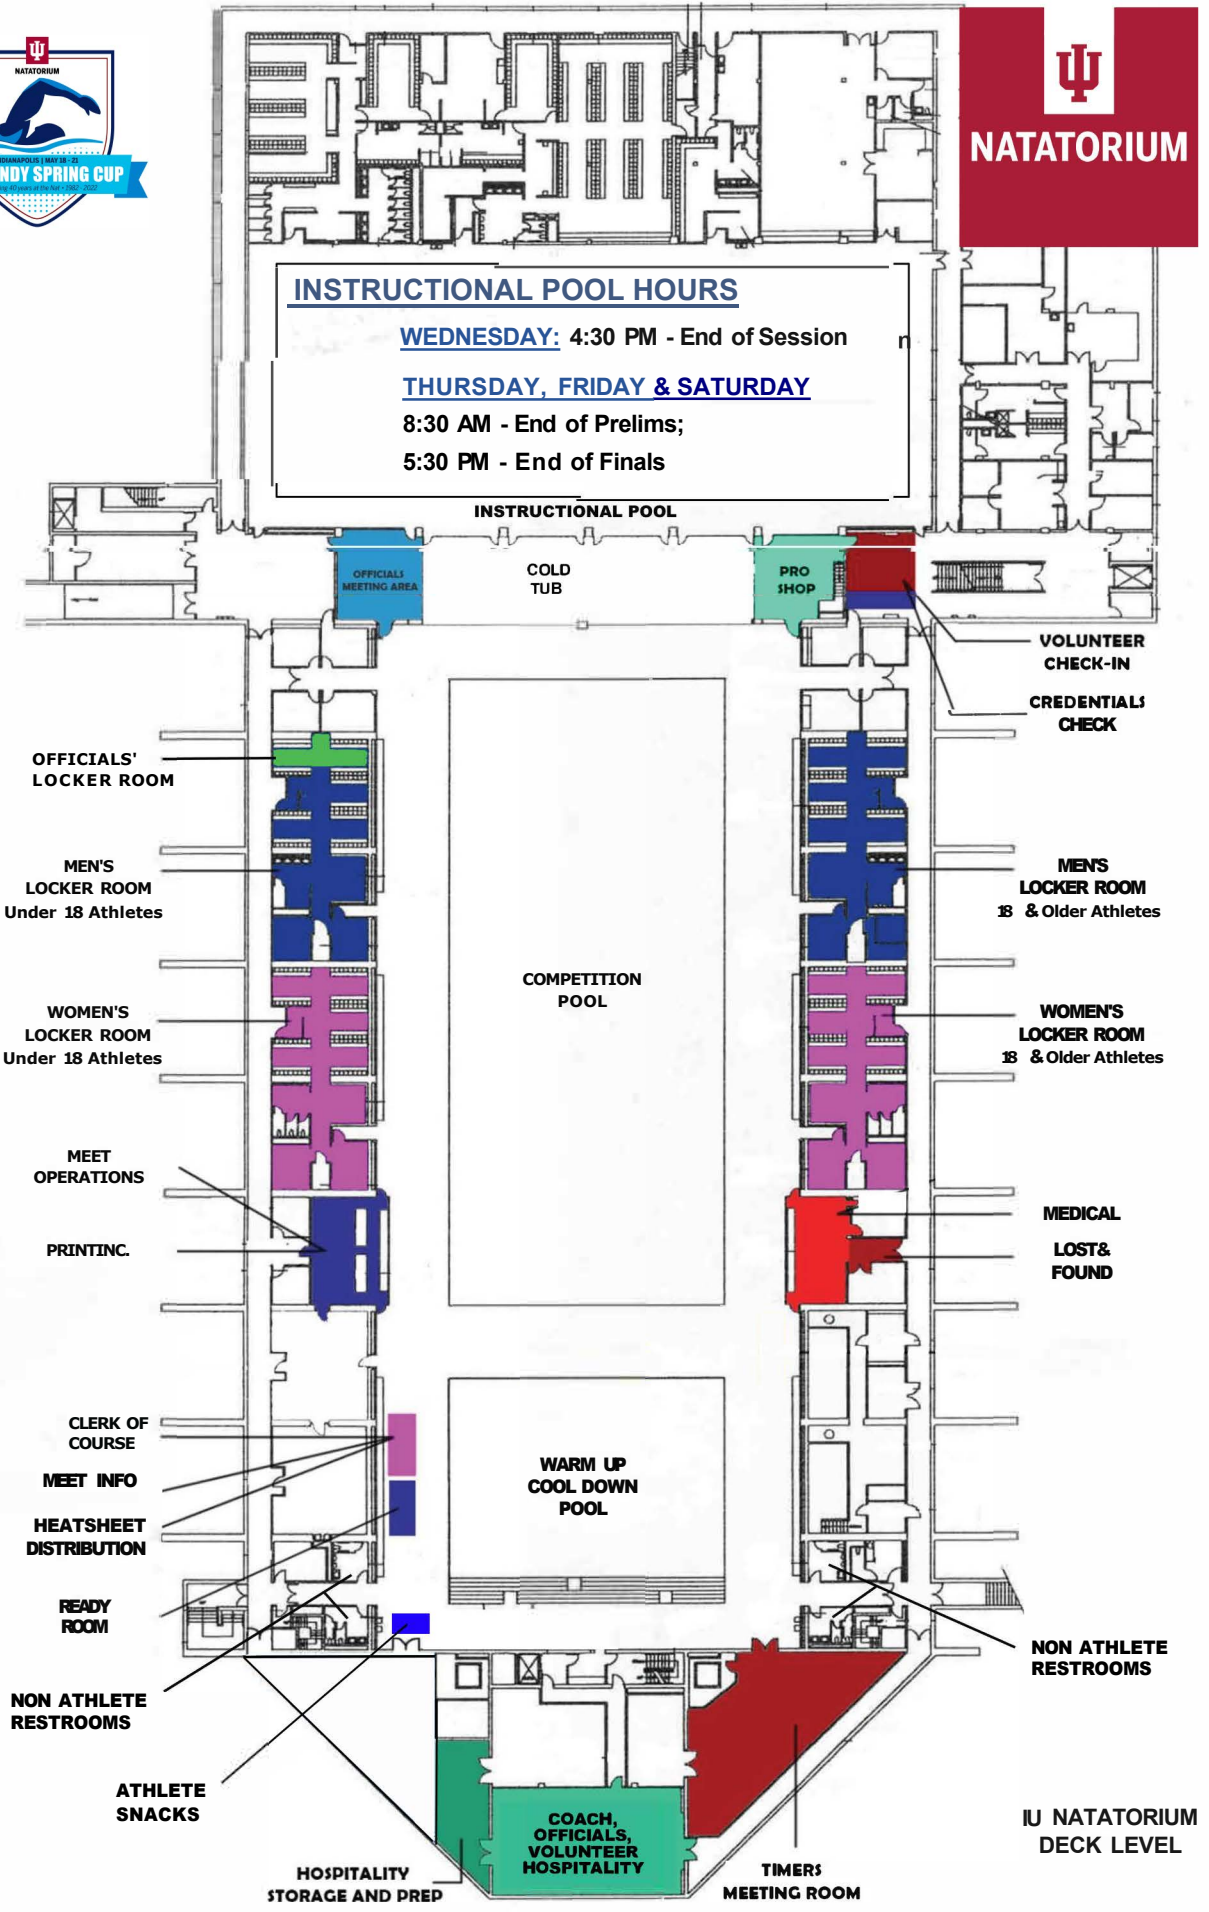

INSTRUCTIONAL POOL HOURS

WEDNESDAY: 4:30 PM - End of Session

THURSDAY, FRIDAY & SATURDAY

8:30 AM - End of Prelims;

5:30 PM - End of Finals

IU NATATORIUM
DECK LEVEL