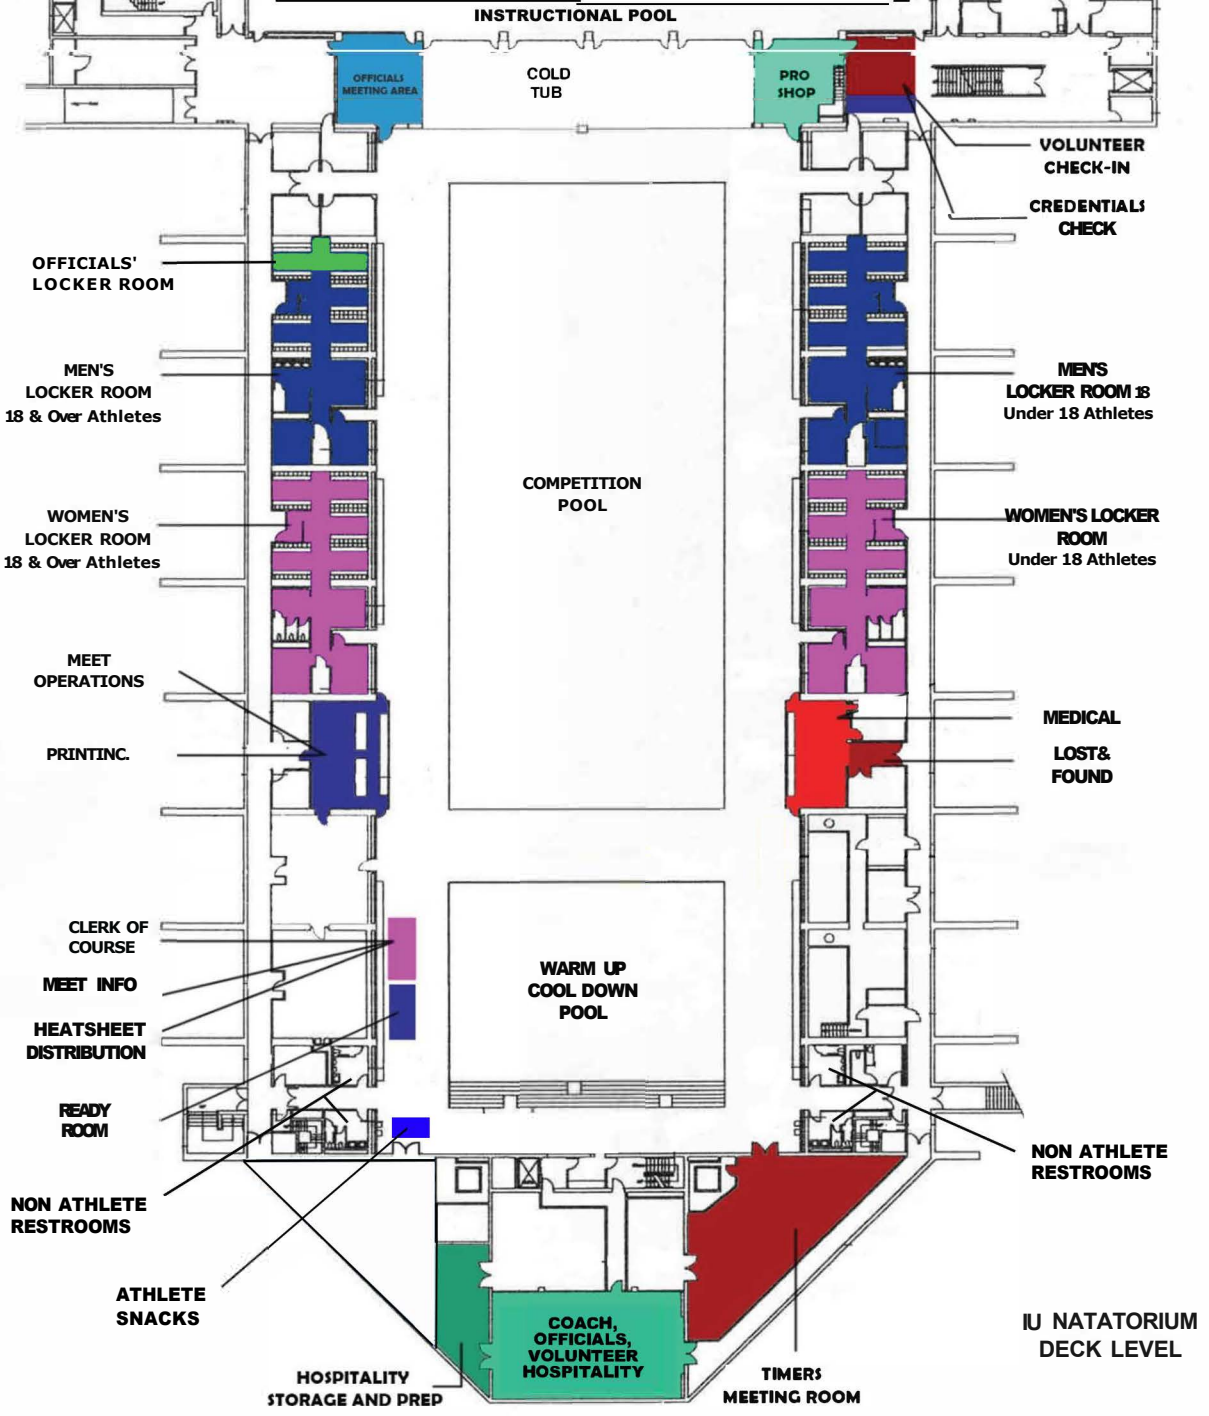

INSTRUCTIONAL POOL HOURS

WEDNESDAY: 4:30 PM - End of Session

THURSDAY, FRIDAY & SATURDAY

8:30 AM - End of Prelims;

5:30 PM - End of Finals

IU NATATORIUM DECK LEVEL