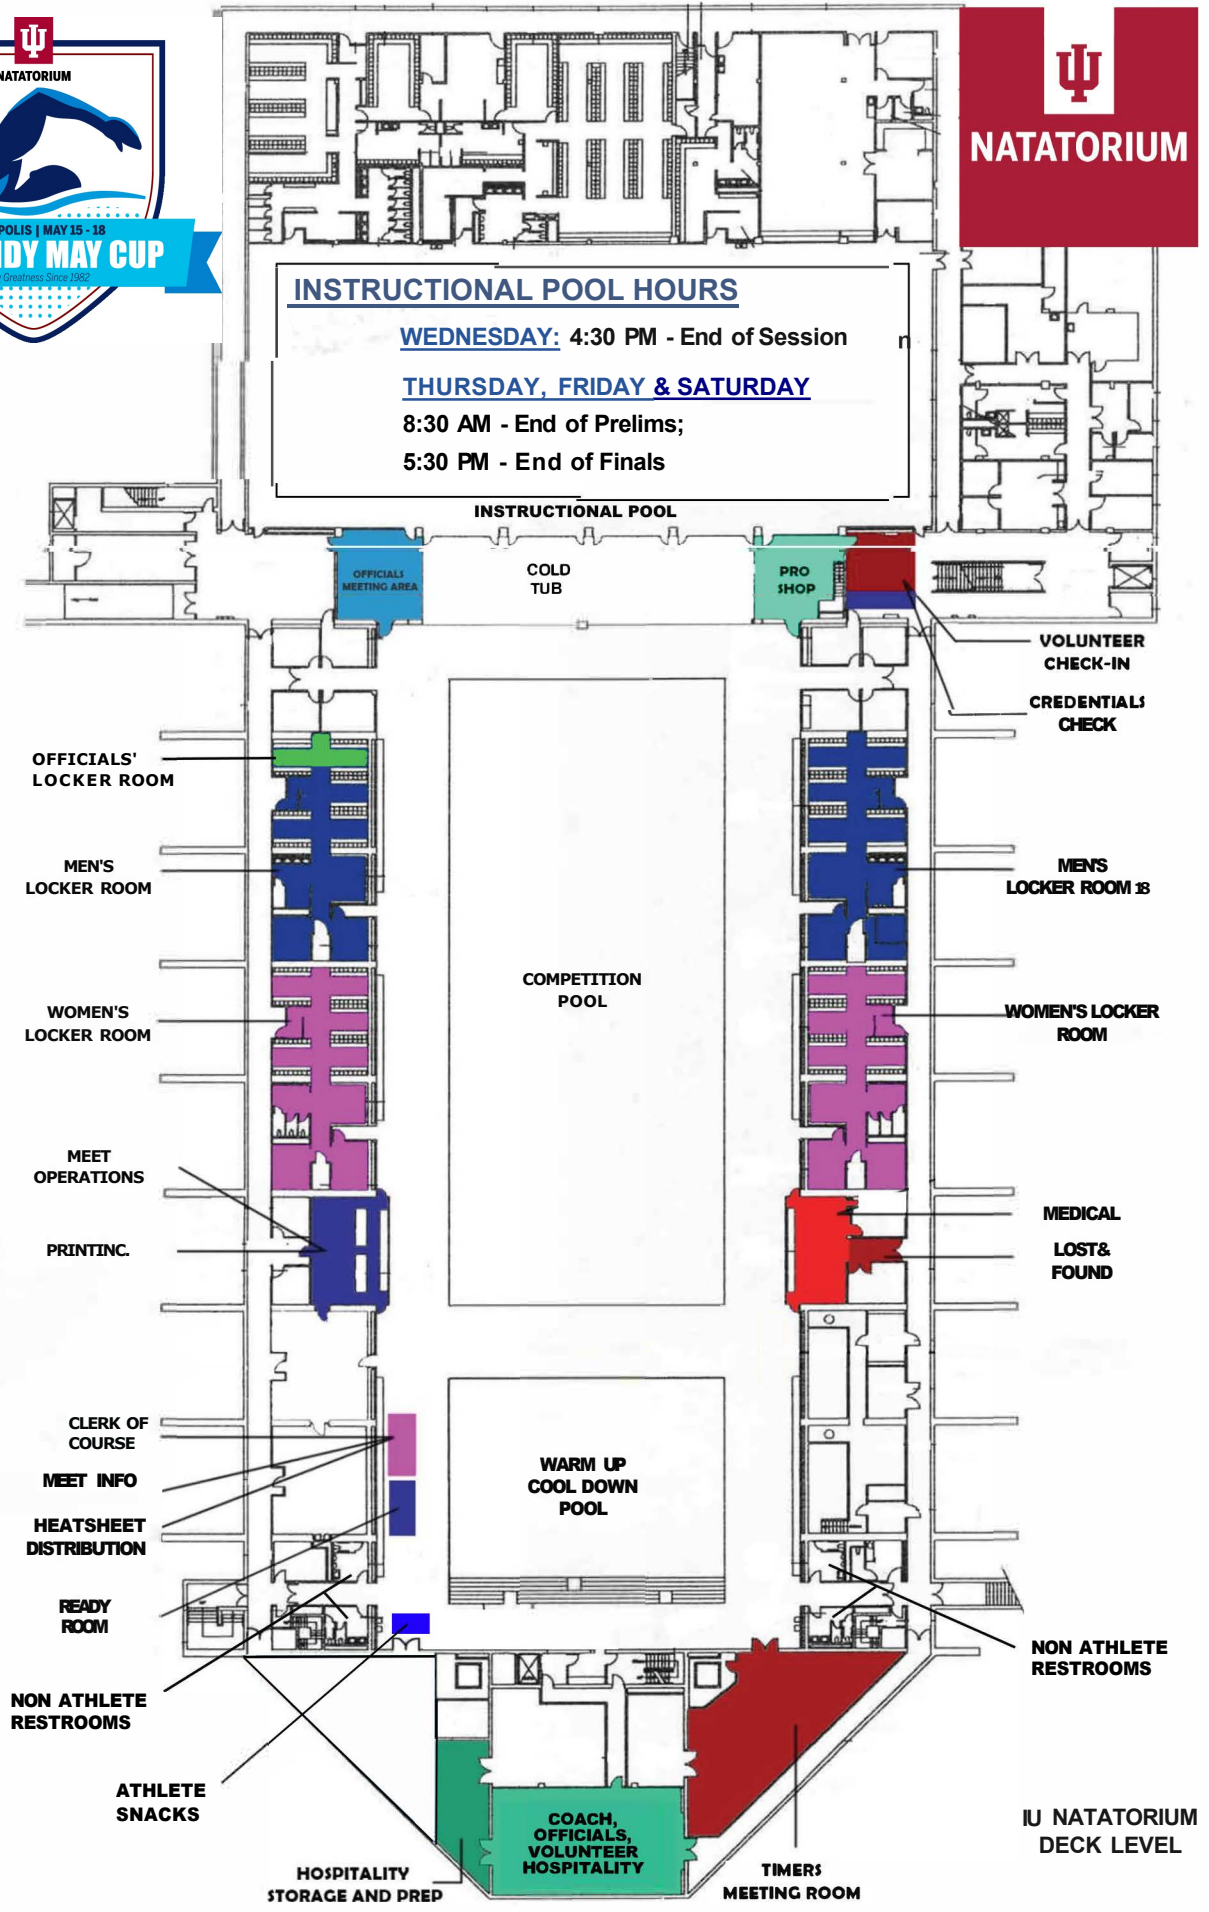

**INSTRUCTIONAL POOL HOURS**

**WEDNESDAY:** 4:30 PM - End of Session  
**THURSDAY, FRIDAY & SATURDAY**  
 8:30 AM - End of Prelims;  
 5:30 PM - End of Finals

IU NATATORIUM DECK LEVEL