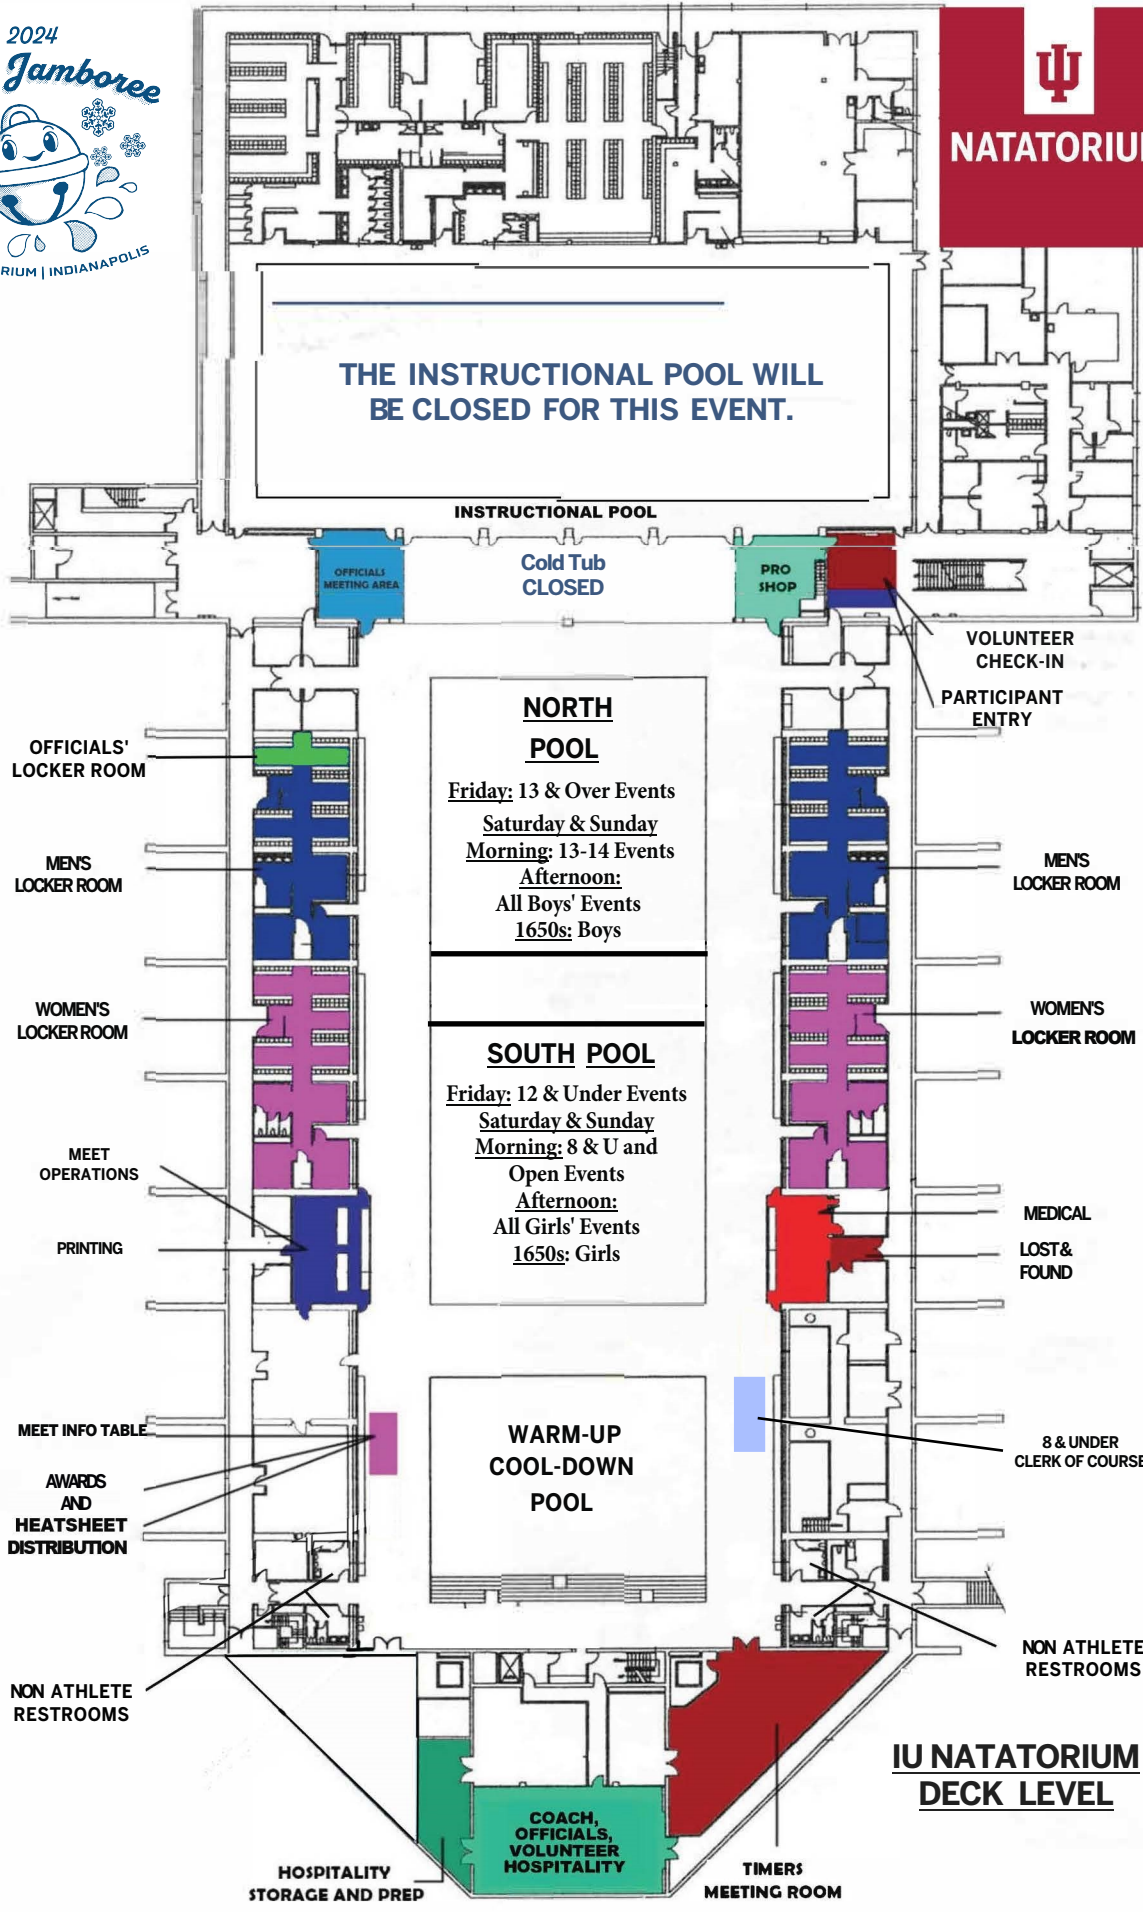

THE INSTRUCTIONAL POOL WILL BE CLOSED FOR THIS EVENT.

NORTH POOL
Friday: 13 & Over Events
Saturday & Sunday
Morning: 13-14 Events
Afternoon:
All Boys' Events
1650s: Boys

SOUTH POOL
Friday: 12 & Under Events
Saturday & Sunday
Morning: 8 & U and
Open Events
Afternoon:
All Girls' Events
1650s: Girls

**WARM-UP
COOL-DOWN
POOL**

**IU NATATORIUM
DECK LEVEL**