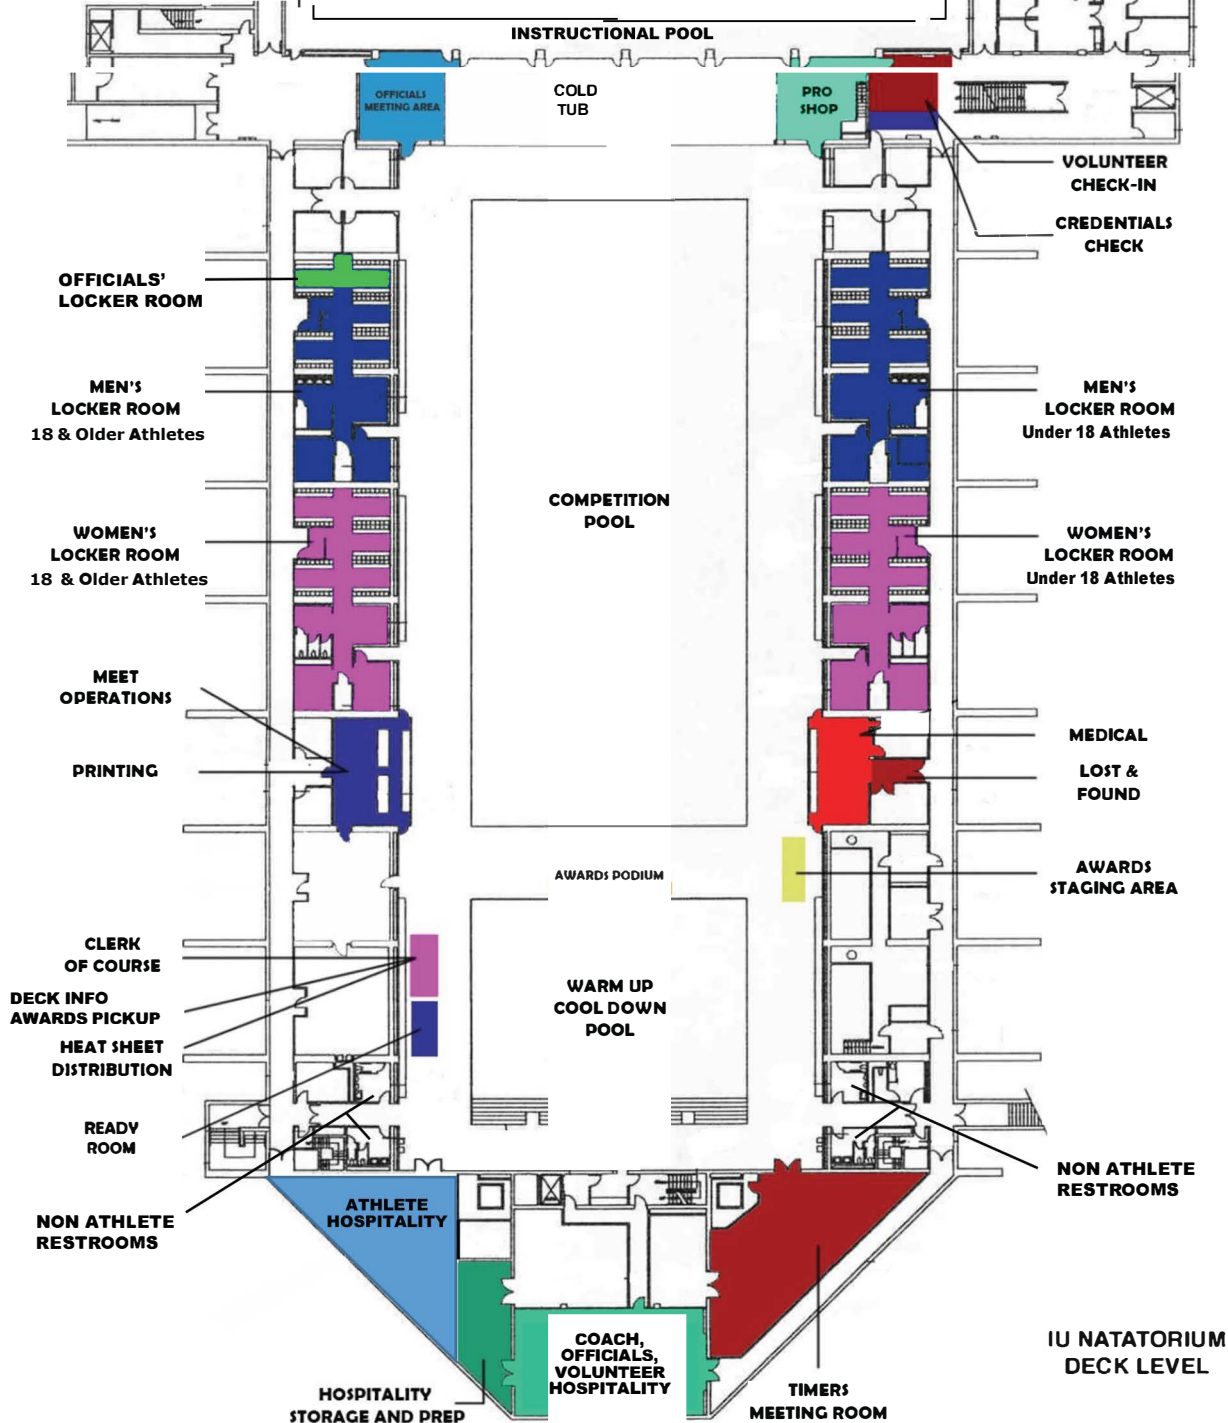

**INSTRUCTIONAL POOL HOURS**

- > **WEDNESDAY:** 4:00 PM - 7:00 PM
- > **THURSDAY & FRIDAY:**  
7:00 AM - 1:00 PM & 4:00 PM - 8:00 PM
- > **SATURDAY:**  
7:00 AM - 8:30 AM; 11:15 AM - 1:00 PM & 4:00 PM - 8:00 PM
- > **SUNDAY:** 7:00 AM - 1:00 PM & 3:00 PM - 5:00 PM

**INSTRUCTIONAL POOL**

**IU NATATORIUM DECK LEVEL**