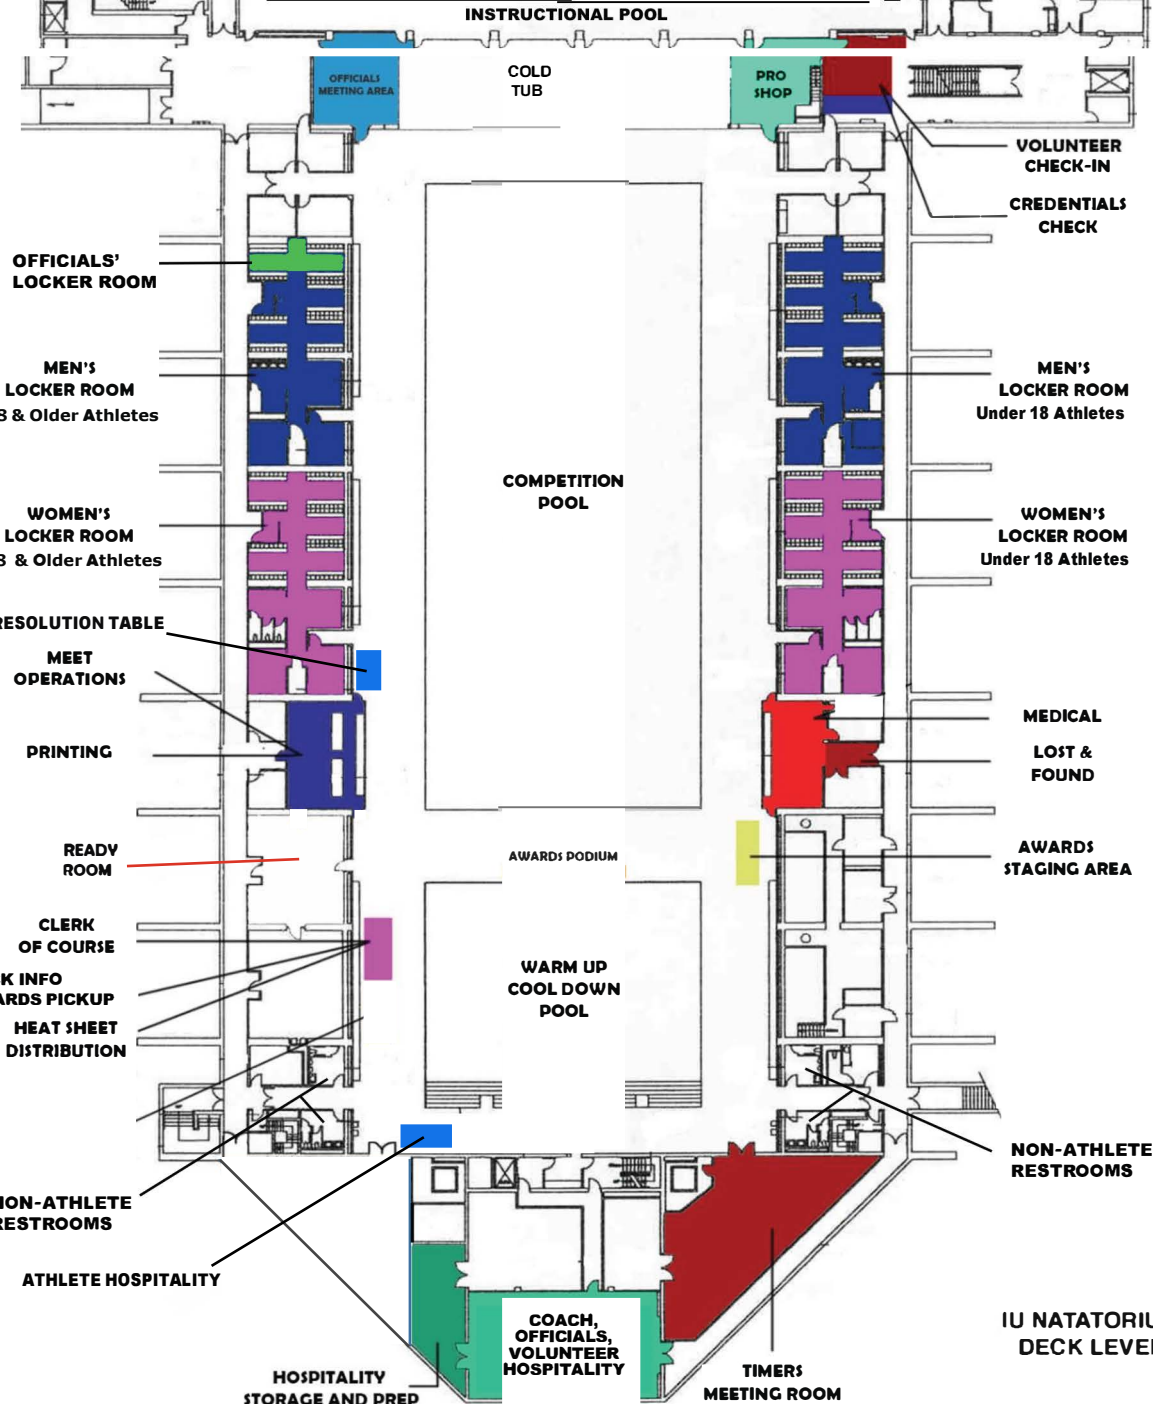

INSTRUCTIONAL POOL HOURS

- > **WEDNESDAY:** 4:00 PM - 7:00 PM
- > **THURSDAY & FRIDAY:** 7:00 AM - 1:00 PM & 4:00 PM - 8:00 PM
- > **SATURDAY:** 7:00 AM - 8:30 AM; 11:15 AM - 1:00 PM & 4:00 PM - 8:00 PM
- > **SUNDAY:** 7:00 AM - 1:00 PM & 3:00 PM - 5:00 PM

IU NATATORIUM DECK LEVEL